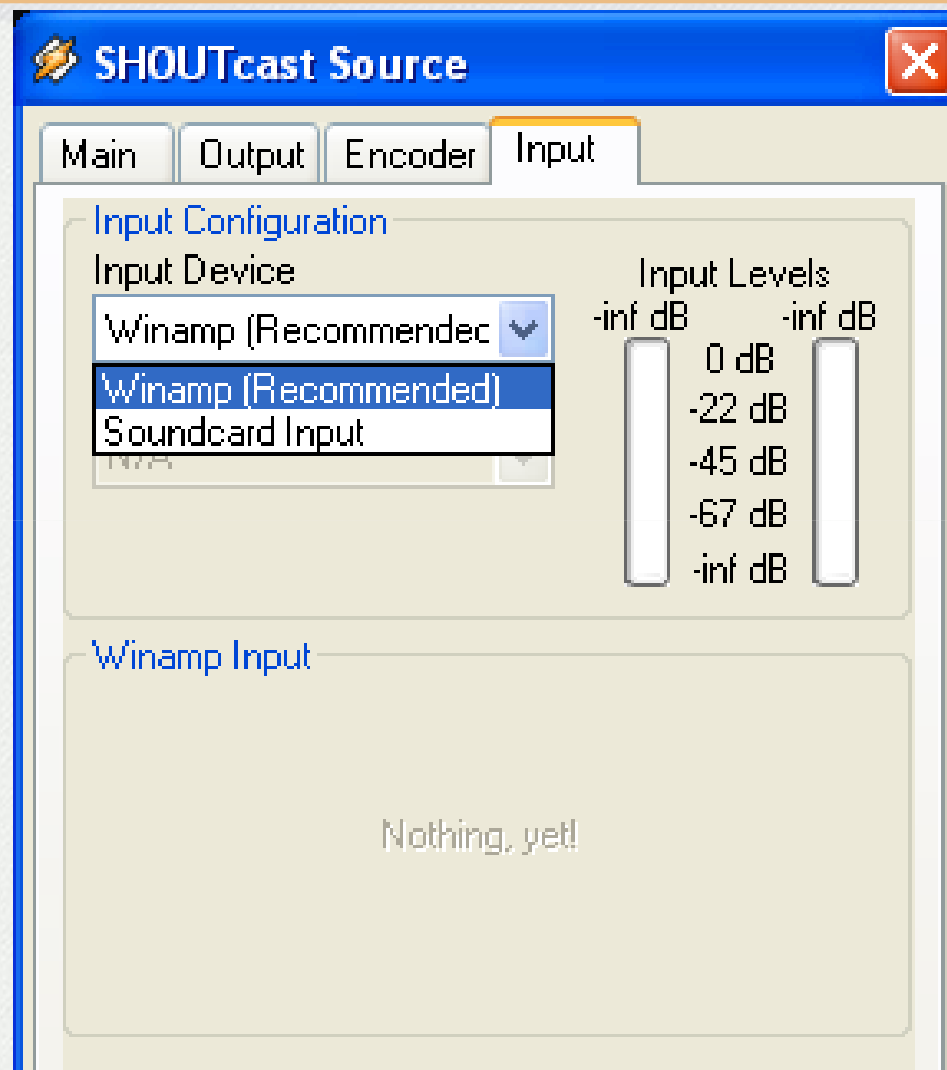

Οδηγίες Χρήσης Winamp για Μετάδοση Ραδιοφωνικής Εκπομπής : Βήμα 6