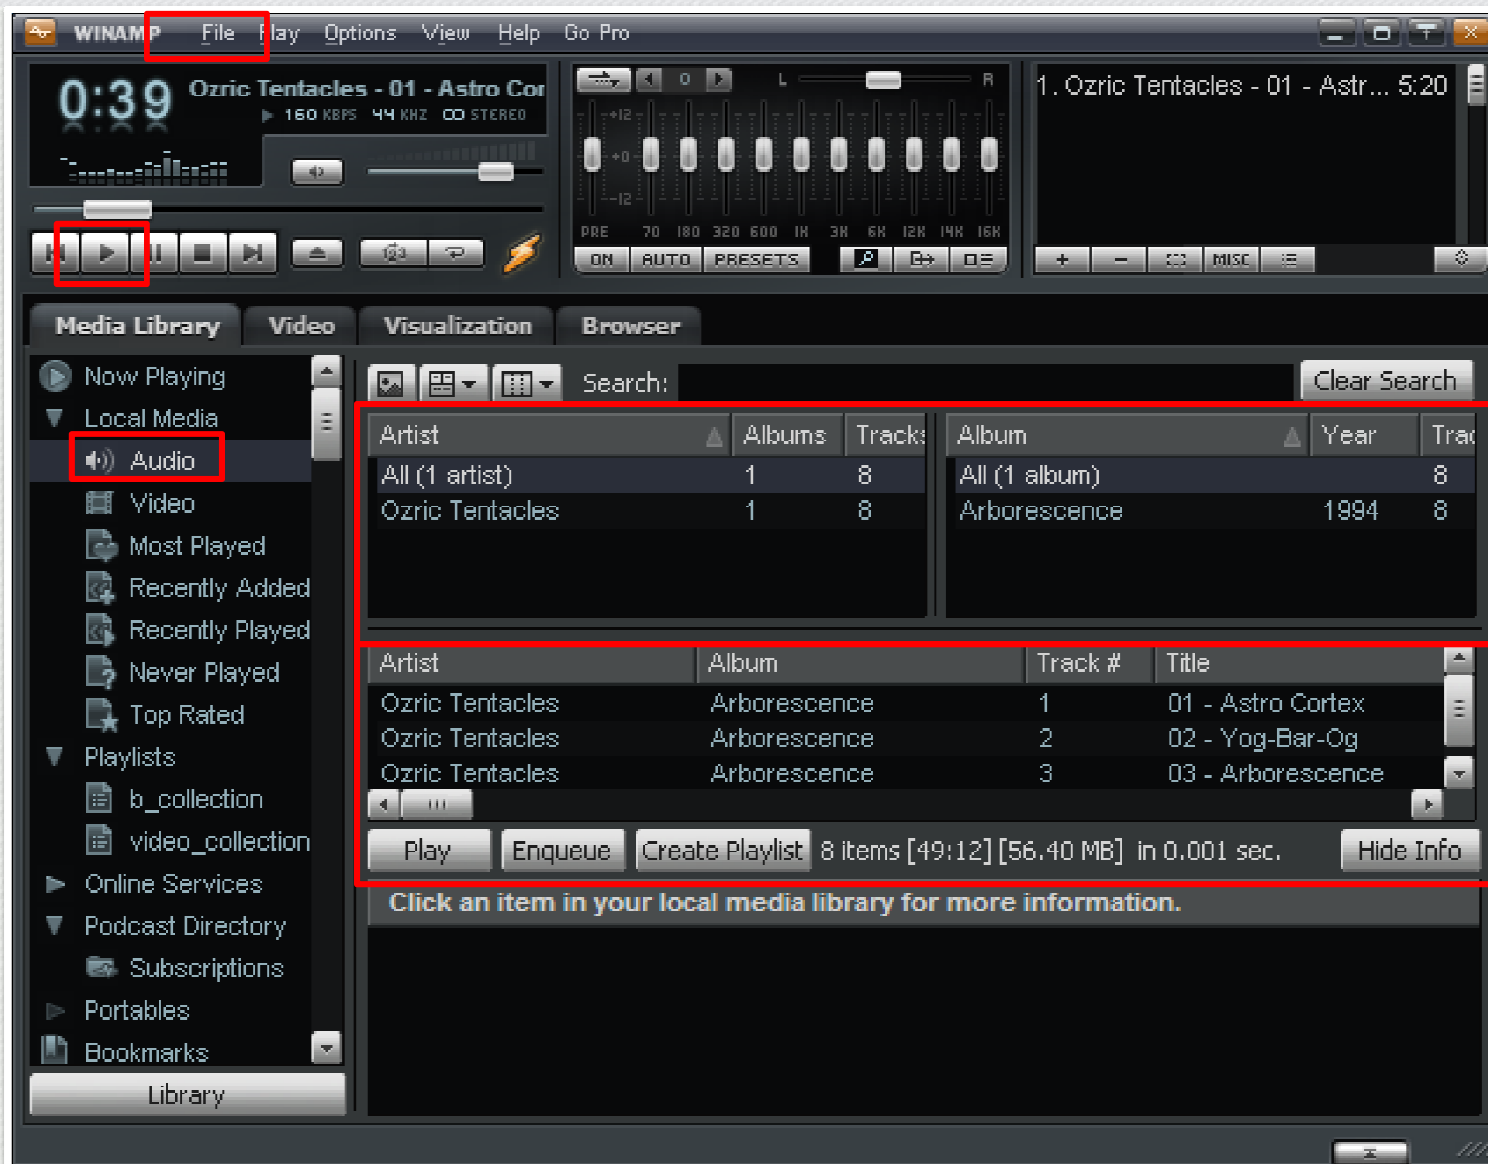

Βασικές Λειτουργίες: Αναπαραγωγή Αρχείων (1/2)

File
-> Play file